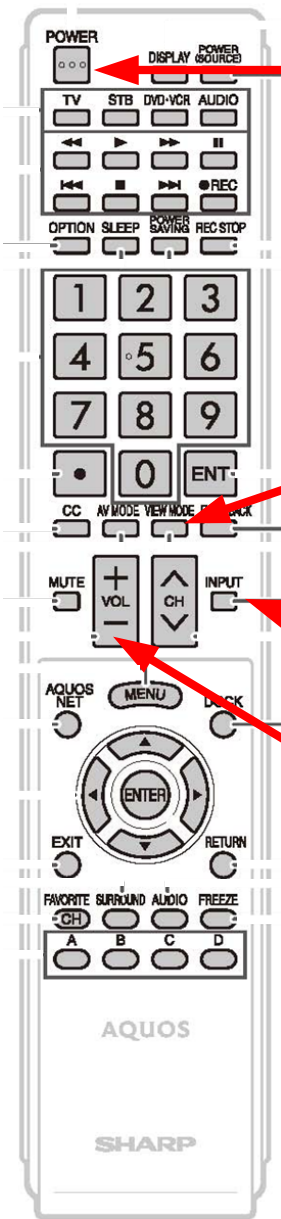

Osgoode Study Rooms

LCD Remote Control

LCD Power

View Mode

Select Input:
Laptop - 8

Volume

A Note About VIEW Mode

The native resolution of the LCD is 1920 x 1080

Your Laptop may not output this resolution.

The LCD screen should adjust to various Laptop resolutions.
If a Laptop signal looks stretched, use View Mode and select
NORMAL

Laptop Computer and LCD Display

Connect Laptop to the VGA port

Turn LCD ON and select Input 8

Turn ON the Laptop